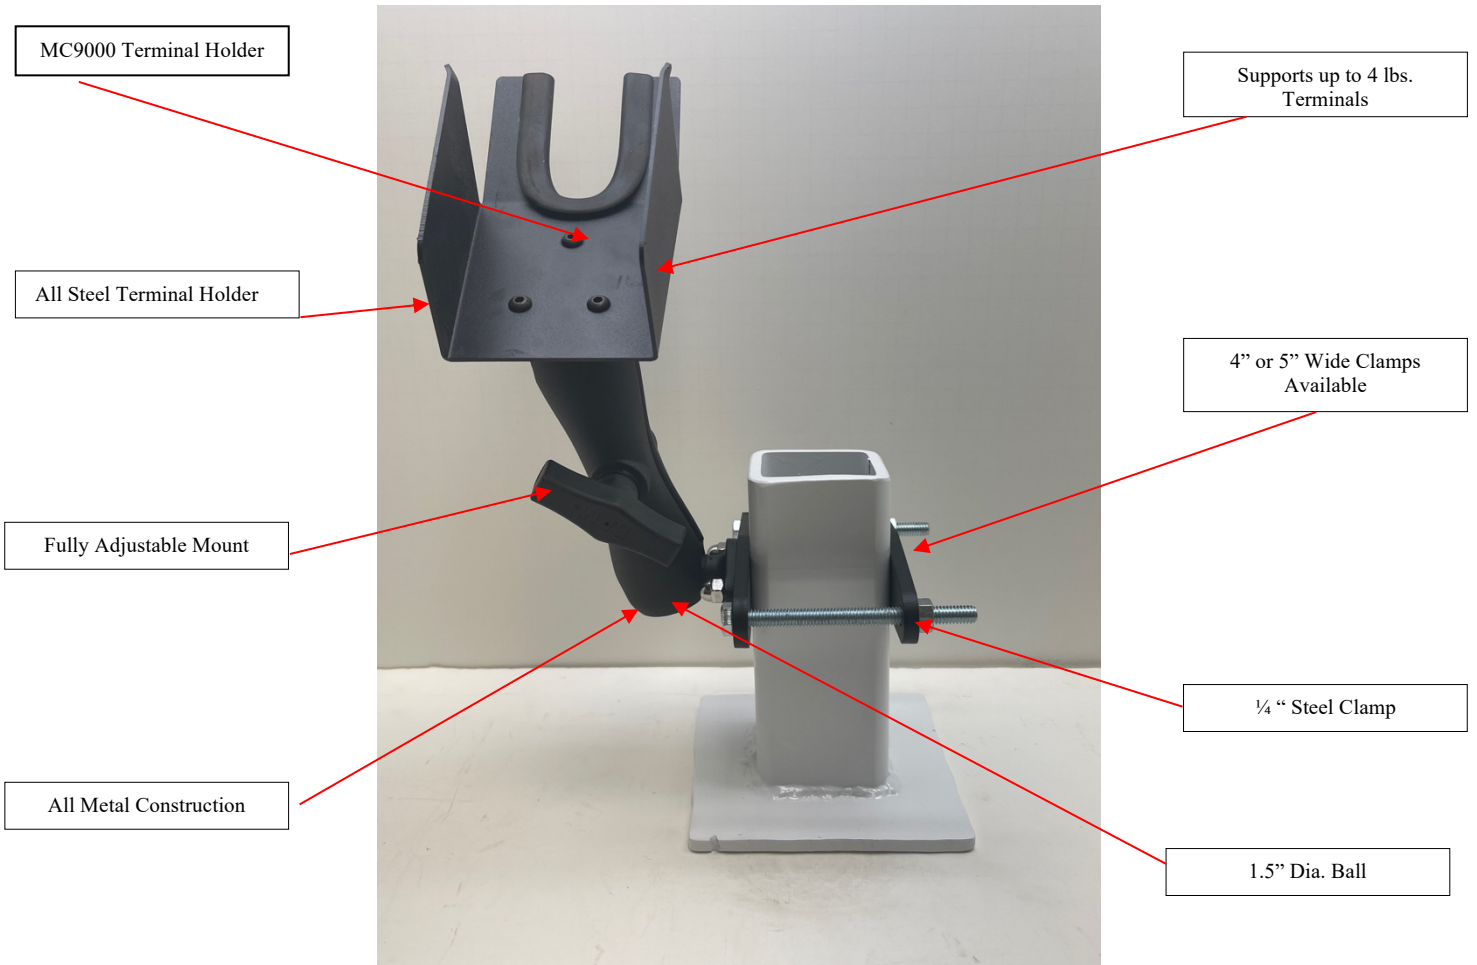

# Smart-Grip Zebra 9000 Series With Clamp

**Supports: MC9300 – MC9200 – MC9190 – MC92N0**

**FORKLIFTS • CARTS • WORK BENCH**

Smart-Grip • 5725 Dragon Way Suite 119 • Cincinnati, Ohio 45227  
Phone 513-561-6600 • Fax 513-271-3584  
[sales@smart-grip.com](mailto:sales@smart-grip.com)